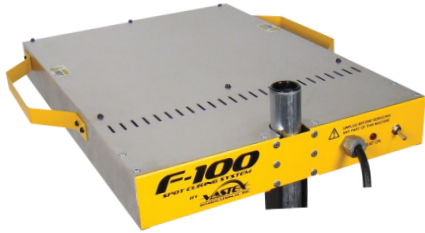

# FLASH CURE UNITS F-SERIES

**F-100**  
16" x 16" Heater  
On/off power switch  
Includes levelers

**F-1000**  
18" x 18" Heater  
Heat control  
Includes wheels

High wattage and close coil density heater, for greater heater surface consistency.

Great heaters along with our built in heat shields allows Vastex flashes to be set closer to your garment, which increases efficiency and productivity.

**15 YEAR  
HEATER WARRANTY**

**F-1000**  
Shown with standard stand

## F-1000

16" x 16" (41 x 41cm)  
1,625w @ 120v or 240v  
NEMA 5-15P or 6-15P\*

Heater Size  
Power (Wattage)  
Power Plug

18" x 18" (46 x 46cm)  
1,950w @ 120v or 240v  
NEMA 5-20P or 6-15P\*