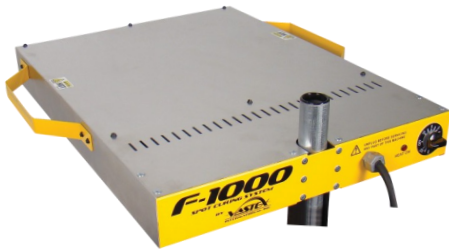

# FLASH CURE UNITS F-SERIES

**F-100**  
16" x 16" Heater  
On/off power switch  
Includes levelers

**F-1000**  
18" x 18" Heater  
Heat control  
Includes wheels

High wattage and close coil density heater, for greater heater surface consistency.

Great heaters along with our built in heat shields allows Vastex flashes to be set closer to your garment, which increases efficiency and productivity.

**15 YEAR  
HEATER WARRANTY**

**F-1000**  
Shown with standard stand

## F-1000

16" x 16" (41 x 41cm)  
1,625w @ 120v or 240v  
NEMA 5-15P or 6-15P\*

Heater Size  
Power (Wattage)  
Power Plug

18" x 18" (46 x 46cm)  
1,950w @ 120v or 240v  
NEMA 5-20P or 6-15P\*